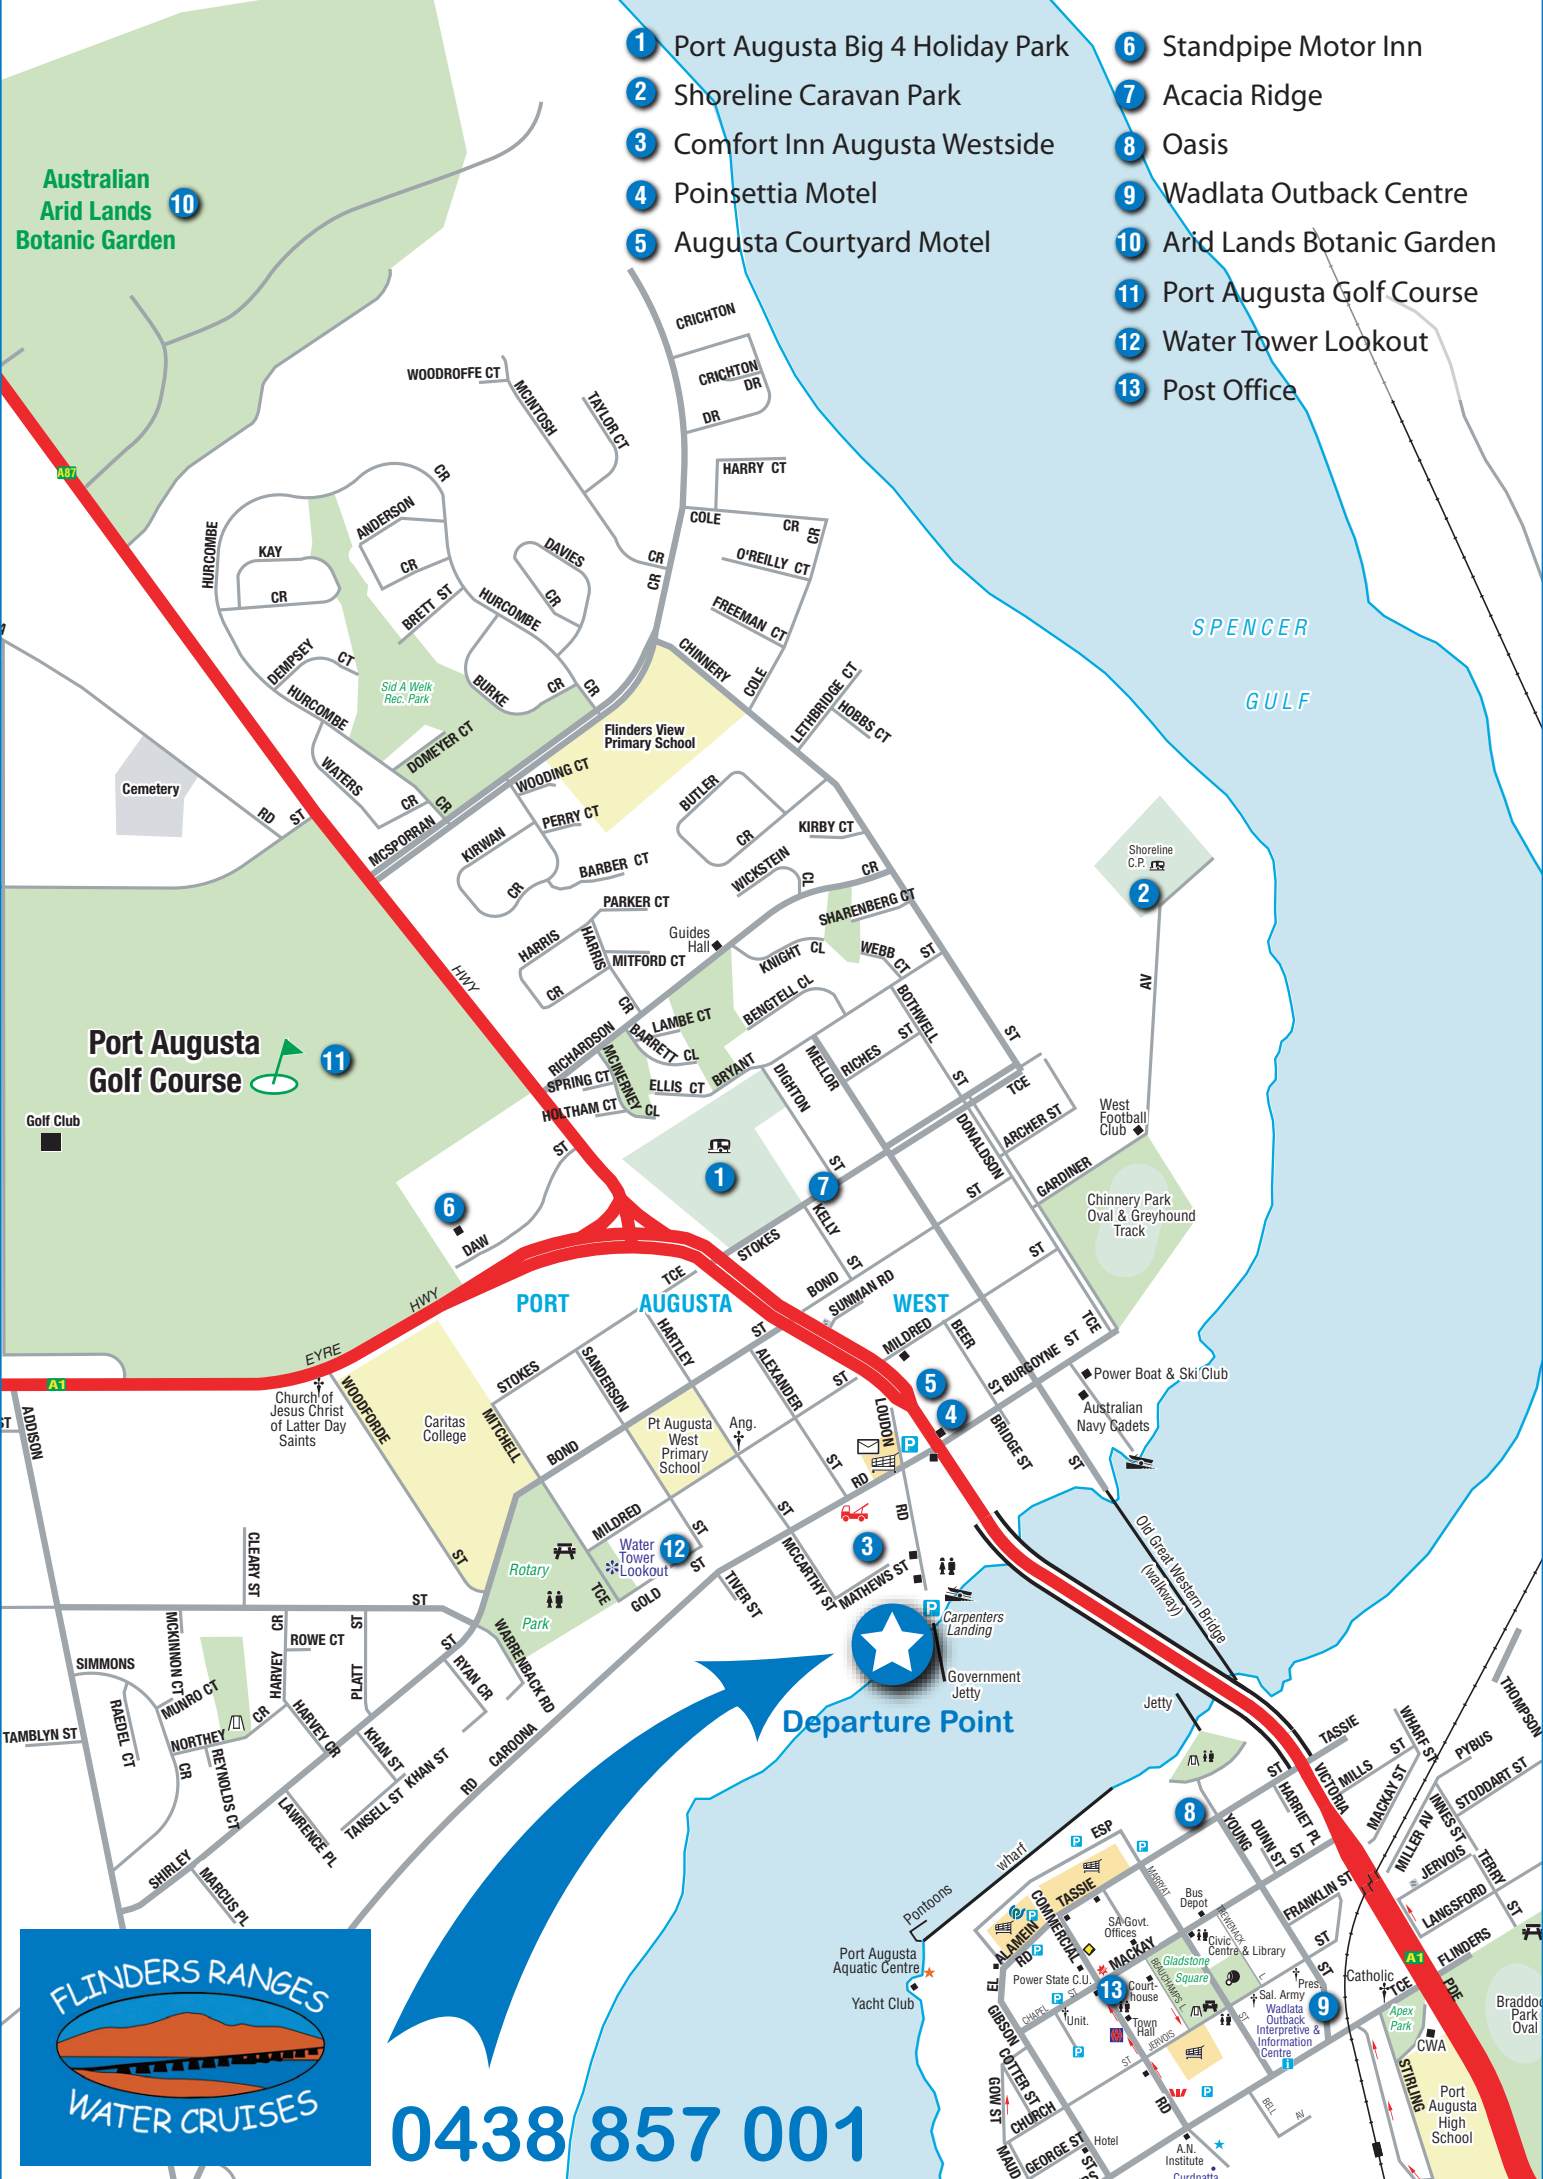

Australian Arid Lands Botanic Garden

10

- 1 Port Augusta Big 4 Holiday Park
- 2 Shoreline Caravan Park
- 3 Comfort Inn Augusta Westside
- 4 Poinsettia Motel
- 5 Augusta Courtyard Motel
- 6 Standpipe Motor Inn
- 7 Acacia Ridge
- 8 Oasis
- 9 Wadlata Outback Centre
- 10 Arid Lands Botanic Garden
- 11 Port Augusta Golf Course
- 12 Water Tower Lookout
- 13 Post Office

Port Augusta Golf Course

11

PORT AUGUSTA WEST

Departure Point

0438 857 001